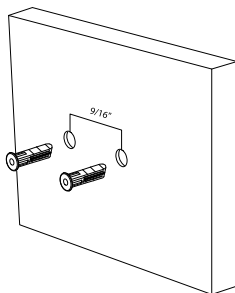

bath details

Trevi Towel Bar 24" Double BHSM-05

Overall Length: 26-7/8"
Center-to-center: 24"
Height from wall: 6-1/2"
Base diameter: 2-5/8"

LOCKSOLID™ LEVELING SYSTEM

INSERT WALL ANCHORS

ATTACH WALL BRACKET
WITH 2 SCREWS

TWIST ON THE DECORATIVE PIECE
CONTAINING BASE BRACKET

TIGHTEN CAM 1/4 TURN
TO LOCK IN PLACE

www.bathdetails.com

Manufactured by Hardware Resources • www.hardwareresources.com