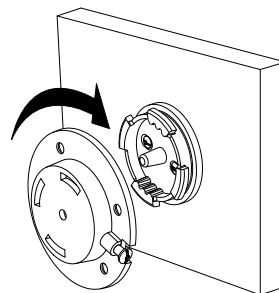

bath details

Trevi Towel Bar 24" Double BHSM-05

Overall Length: 26-7/8"
Center-to-center: 24"
Height from wall: 6-1/2"
Base diameter: 2-5/8"

LOCKSOLID™ LEVELING SYSTEM

INSERT WALL ANCHORS

ATTACH WALL BRACKET
WITH 2 SCREWS

TWIST ON THE DECORATIVE PIECE
CONTAINING BASE BRACKET

TIGHTEN CAM 1/4 TURN
TO LOCK IN PLACE

www.bathdetails.com

Manufactured by Hardware Resources • www.hardwareresources.com