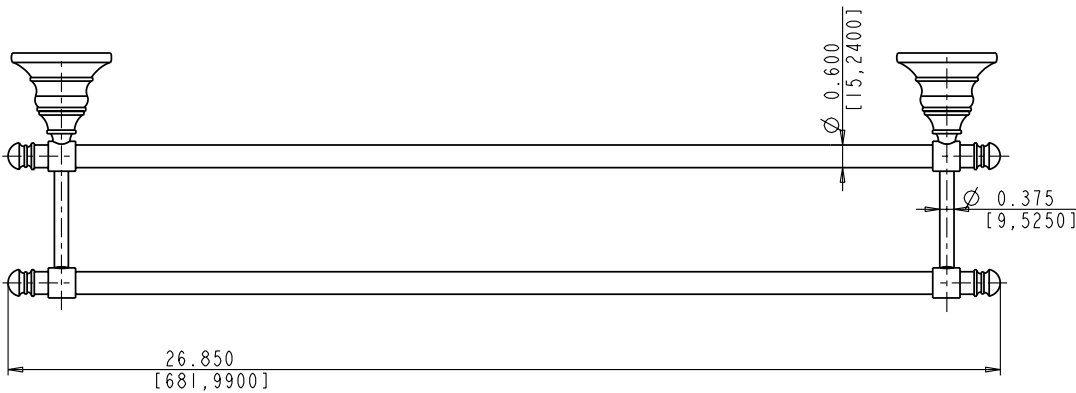

bath details

Trevi Towel Bar 24" Double BHSM-05

Overall Length: 26-7/8"
Center-to-center: 24"
Height from wall: 6-1/2"
Base diameter: 2-5/8"

LOCKSOLID™ LEVELING SYSTEM

INSERT WALL ANCHORS

ATTACH WALL BRACKET
WITH 2 SCREWS

TWIST ON THE DECORATIVE PIECE
CONTAINING BASE BRACKET

TIGHTEN CAM 1/4 TURN
TO LOCK IN PLACE

www.bathdetails.com

Manufactured by Hardware Resources • www.hardwareresources.com