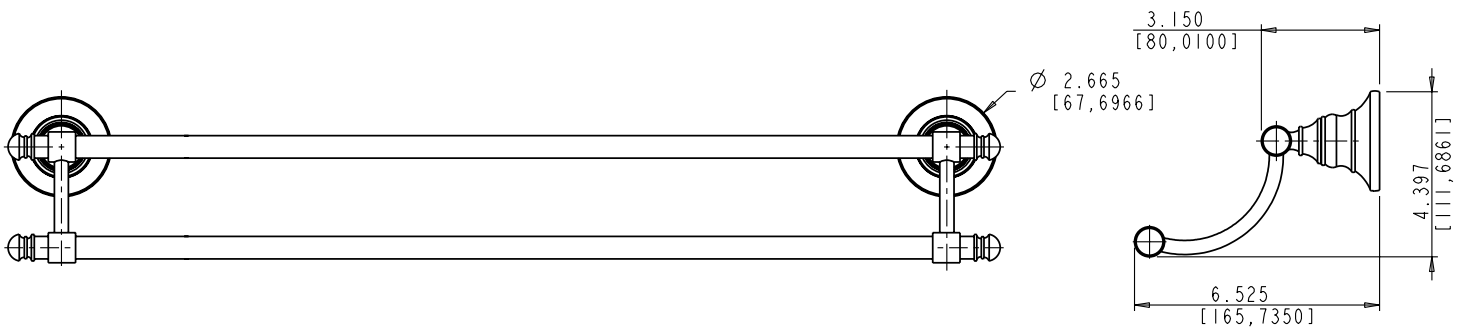

bath details

Trevi Towel Bar 24" Double BHSM-05

Overall Length: 26-7/8"
Center-to-center: 24"
Height from wall: 6-1/2"
Base diameter: 2-5/8"

LOCKSOLID™ LEVELING SYSTEM

INSERT WALL ANCHORS

ATTACH WALL BRACKET
WITH 2 SCREWS

TWIST ON THE DECORATIVE PIECE
CONTAINING BASE BRACKET

TIGHTEN CAM 1/4 TURN
TO LOCK IN PLACE

www.bathdetails.com

Manufactured by Hardware Resources • www.hardwareresources.com