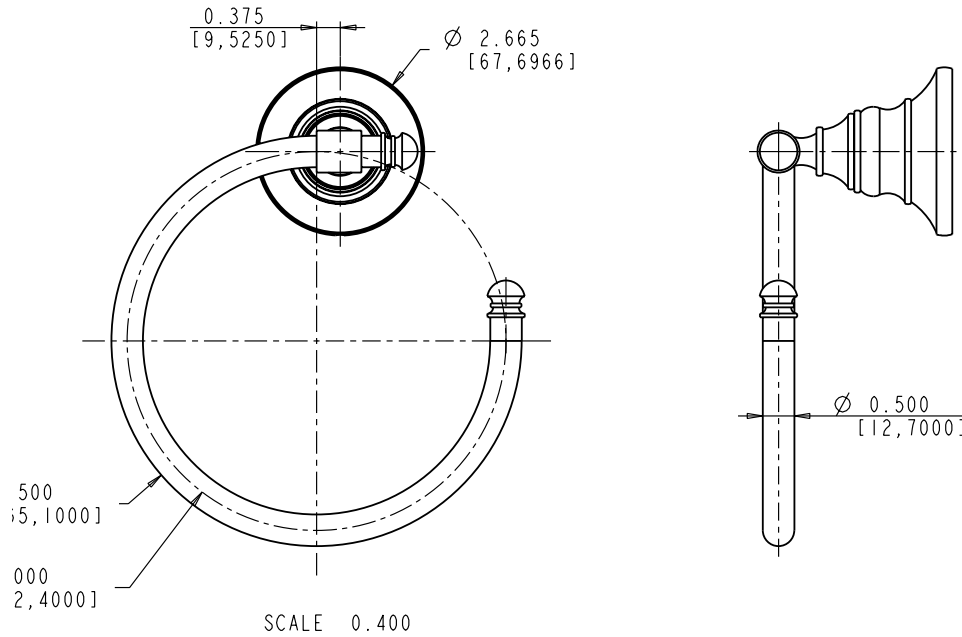

bath details

Trevi Towel Ring BHSM-06

Overall Length: 6-1/2"
Center-to-center: N/A
Height from wall: 3"
Base diameter: 2-5/8"

LOCKSOLID™ LEVELING SYSTEM

INSERT WALL ANCHORS

ATTACH WALL BRACKET
WITH 2 SCREWS

TWIST ON THE DECORATIVE PIECE
CONTAINING BASE BRACKET

TIGHTEN CAM 1/4 TURN
TO LOCK IN PLACE

www.bathdetails.com

Manufactured by Hardware Resources • www.hardwareresources.com