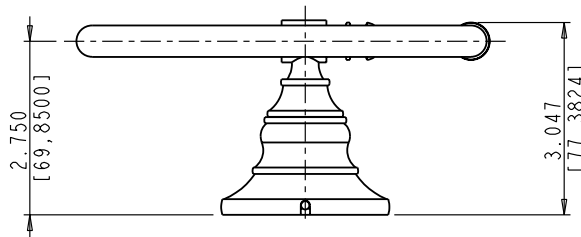

bath details

Trevi Towel Ring BHSM-06

Overall Length: 6-1/2"
Center-to-center: N/A
Height from wall: 3"
Base diameter: 2-5/8"

LOCKSOLID™ LEVELING SYSTEM

INSERT WALL ANCHORS

ATTACH WALL BRACKET
WITH 2 SCREWS

TWIST ON THE DECORATIVE PIECE
CONTAINING BASE BRACKET

TIGHTEN CAM 1/4 TURN
TO LOCK IN PLACE

www.bathdetails.com

Manufactured by Hardware Resources • www.hardwareresources.com