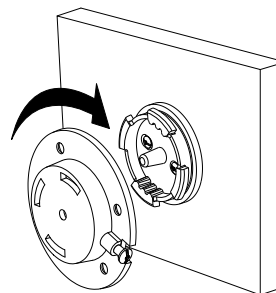

bath details

Trevi Towel Ring BHSM-06

Overall Length: 6-1/2"
Center-to-center: N/A
Height from wall: 3"
Base diameter: 2-5/8"

LOCKSOLID™ LEVELING SYSTEM

INSERT WALL ANCHORS

ATTACH WALL BRACKET
WITH 2 SCREWS

TWIST ON THE DECORATIVE PIECE
CONTAINING BASE BRACKET

TIGHTEN CAM 1/4 TURN
TO LOCK IN PLACE

www.bathdetails.com

Manufactured by Hardware Resources • www.hardwareresources.com