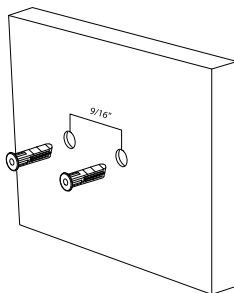

bath details

Trevi Towel Ring BHSM-06

Overall Length: 6-1/2"
Center-to-center: N/A
Height from wall: 3"
Base diameter: 2-5/8"

LOCKSOLID™ LEVELING SYSTEM

INSERT WALL ANCHORS

ATTACH WALL BRACKET
WITH 2 SCREWS

TWIST ON THE DECORATIVE PIECE
CONTAINING BASE BRACKET

TIGHTEN CAM 1/4 TURN
TO LOCK IN PLACE

www.bathdetails.com

Manufactured by Hardware Resources • www.hardwareresources.com